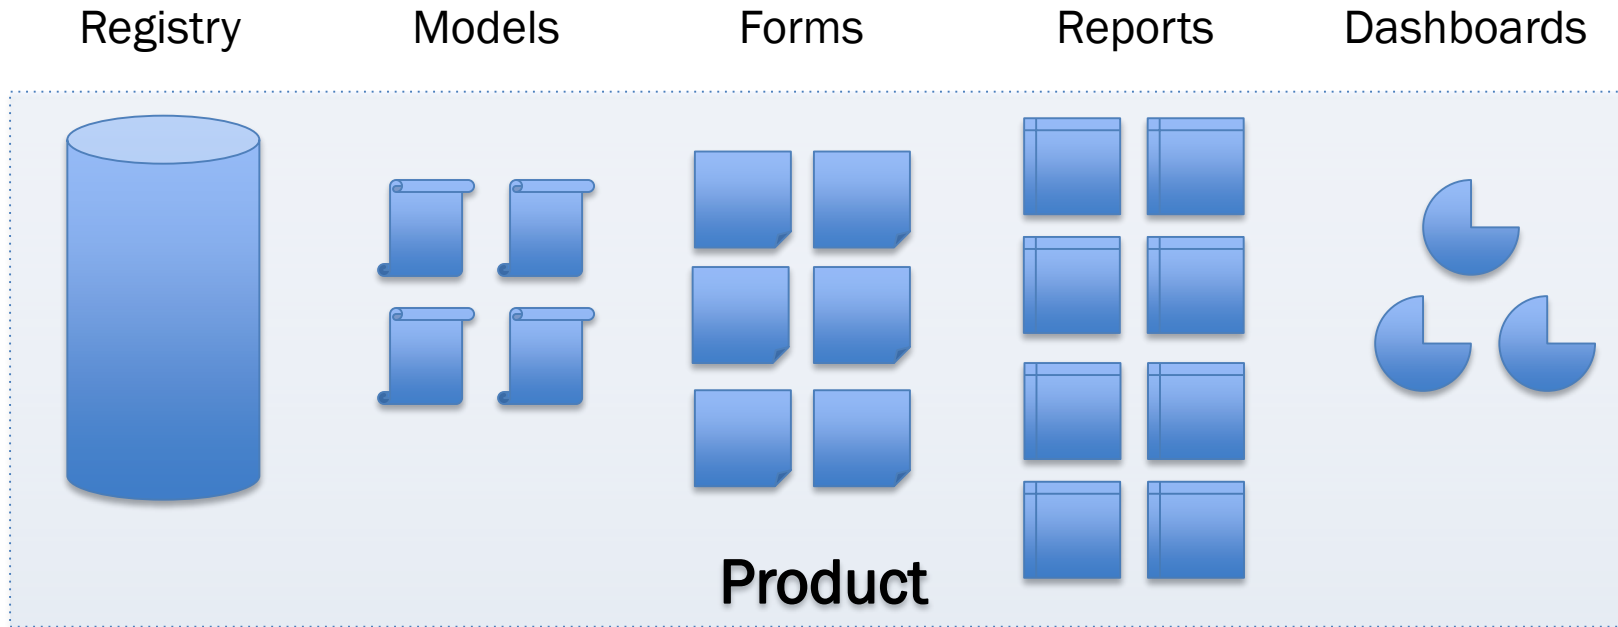

Enterprise Informatics

Workshop Frankfurt

Silos Prevent Personalized Treatment

Remedy Product: Pre-packaged Artifacts

TIME – The Informatics Marketplace

MOSAIC Platform™

Enterprise Informatics Architecture

Enterprise Informatics Architecture

Enterprise Informatics Architecture

Sample of Remedy Customers

SCHOOL OF MEDICINE
INDIANA UNIVERSITY